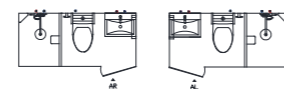

BUE1219

300*800mm shaft available

color options

BUE1022

300*800mm shaft available

Wall colors

mirror stone

mirror teak wood