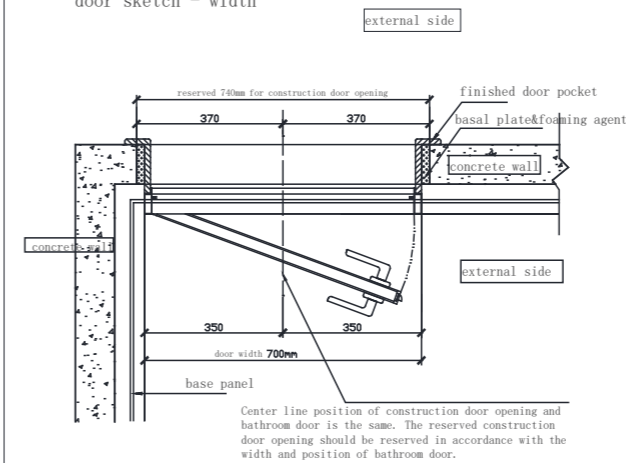

■ For the construction installation surface, there's no need for waterproofing work. But leveling work should be applied, with flatness error less than 5mm.

door sketch - width

external side
 Center line position and width of construction door opening and bathroom door are the same. The reserved construction door opening should be reserved in accordance with the width and position of bathroom door. COZY provides fixed frame parts, and door pocket, door panel, threshold stone provided by client.