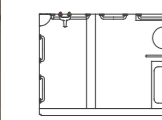

Product Model

- _BUN1624
- _BUN1622
- _BUN1418
- _BUN1218

BUN1624

BUN1622