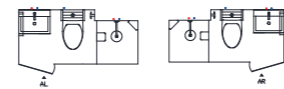

BUE1219

300*800mm shaft available

color options

BUE1022

300*800mm shaft available

Wall colors

mirror stone

mirror teak wood