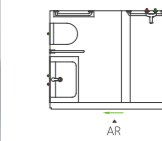

Product Model

- _BUN1624
- _BUN1622
- _BUN1418
- _BUN1218

BUN1624

BUN1622