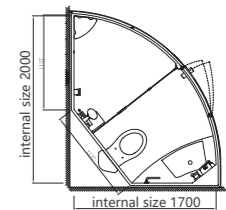

BUL1620

BUL1720^{tinghe}

BUL1624

BUL1720^{yihe}