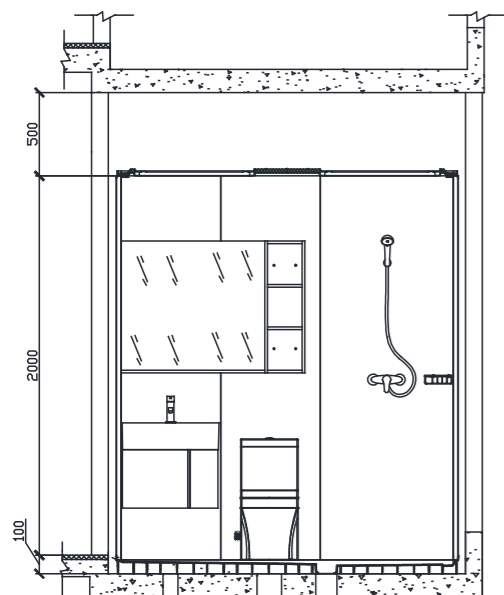

Installation elevation

Vertical drain style:
 $H \geq h(\text{wall board height}) + 600\text{mm}(\text{ceiling, appliance \& watersupply pipe height and base panel height})$