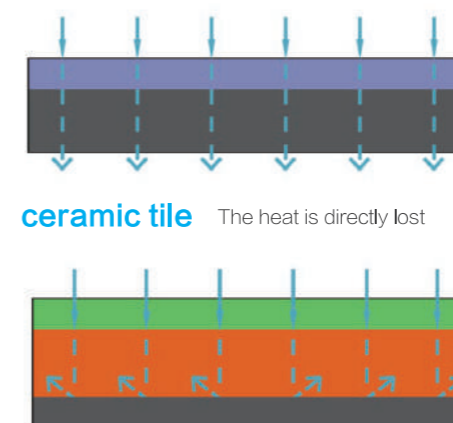

ceramic tile The heat is directly lost

SMC With unique surface technology, it can better prevent heat emitted, keep bathroom very warm.