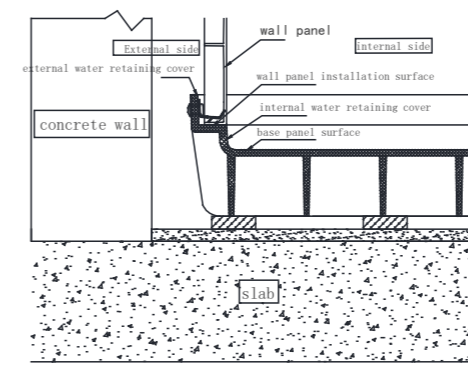

Key point of designing and construction

waterproof sketch

■ The bathroom base panel is made of SMC, a high density and strength material. It can reduce leakage, because of the panel & water retaining cover is mould by one step with high temperature and pressure.

■ For the construction installation surface, there's no need for waterproofing work. But leveling work should be applied, with flatness error less than 5mm.