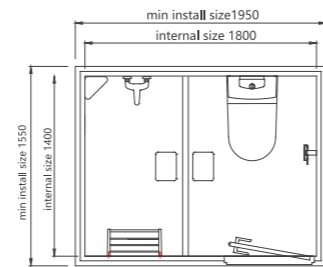

BUH1418

300*800mm shaft available

BUH1416

300*800mm shaft available

BUH1216

300*800mm shaft available