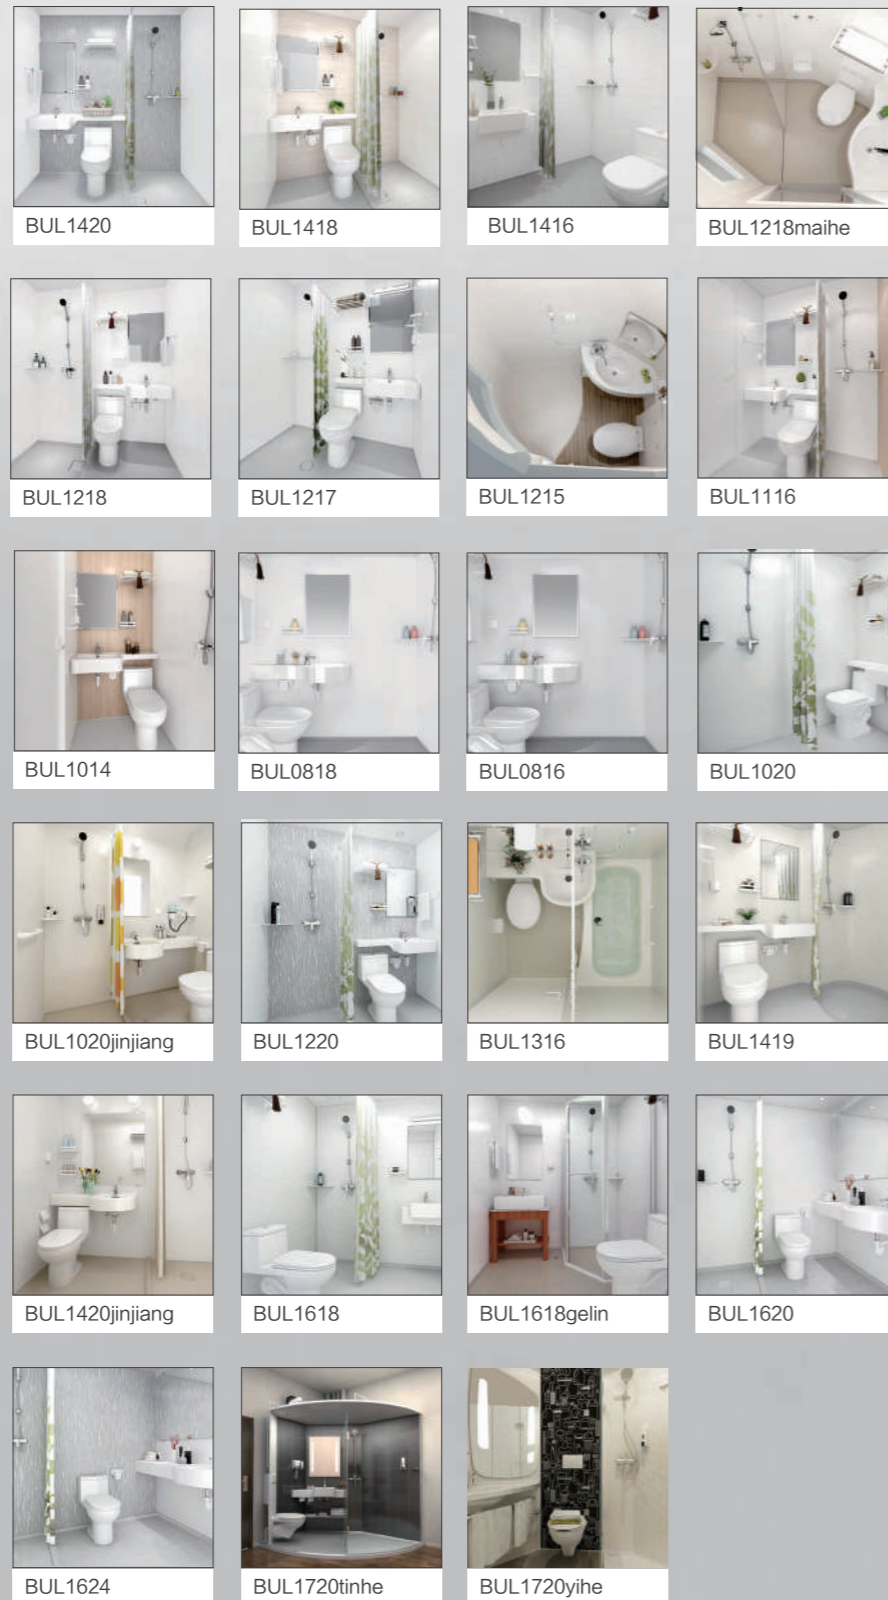

Product Model

- _BUL1420
- _BUL1418
- _BUL1416
- _BUL1218maihe
- _BUL1218
- _BUL1217
- _BUL1215
- _BUL1116
- _BUL1014
- _BUL0818
- _BUL0816
- _BUL1020
- _BUL1020jinjiang
- _BUL1220
- _BUL1316
- _BUL1419
- _BUL1420jinjiang
- _BUL1618
- _BUL1618gelin
- _BUL1620
- _BUL1624
- _BUL1720tinhe
- _BUL1720yihe

BUL1420

300*800mm shaft available