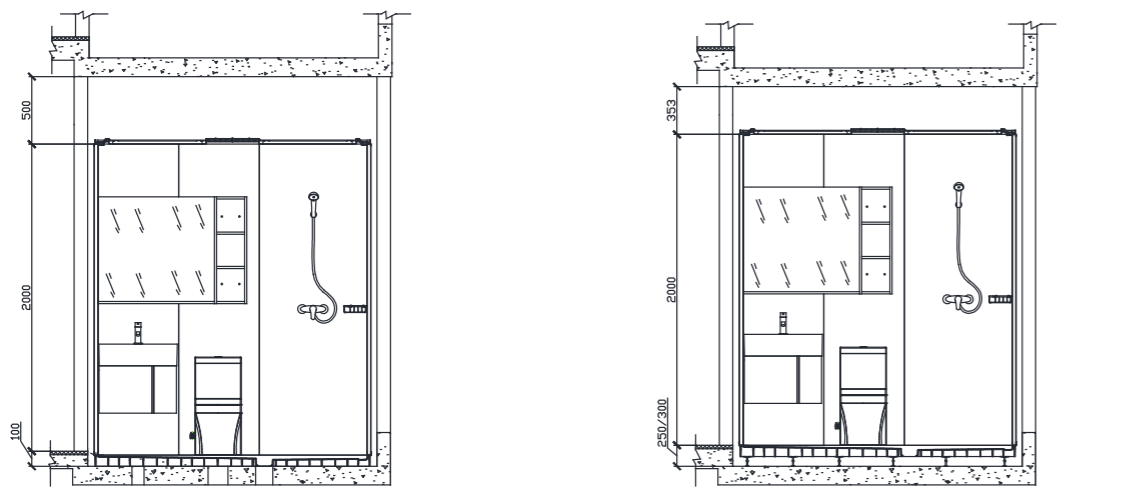

Installation elevation

Vertical drain style:
 $H \geq h(\text{wall board height}) + 600\text{mm}(\text{ceiling, appliance \& watersupply pipe height and base panel height})$

Horizontal drain style:
 $H \geq h(\text{wall board height}) + 600\text{mm}/650\text{mm}(\text{ceiling, appliance \& watersupply pipe height and base panel height} + 250/300\text{mm})$