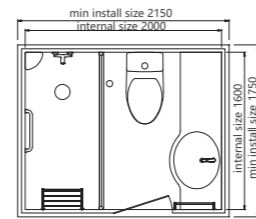

BUL1720^{tinghe}