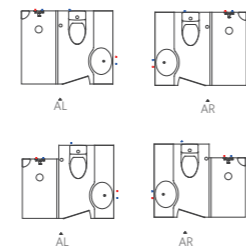

BUL1720^{tinghe}