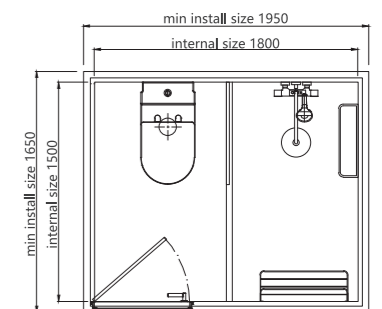

BUX1424

BUX1618

BUX1524

BUX1518