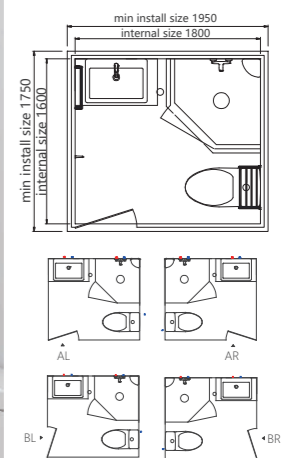

BUL1419

BUL1618

BUL1420jinjiang

300*800mm shaft available

BUL1618gelin