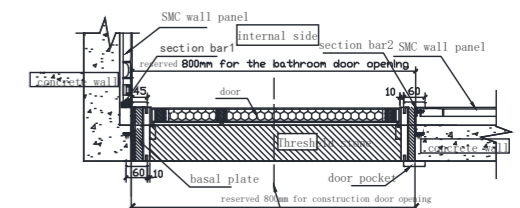

door sketch - width

external side
Center line position and width of construction door opening and bathroom door are the same. The reserved construction door opening should be reserved in accordance with the width and position of bathroom door. COZY provides fixed frame parts, and door pocket, door panel, threshold stone provided by client.

- Construction door opening should be positioned in line with bathroom plan. Center line position of construction door opening and bathroom door is the same.
- When applied COZY bathroom door pocket, reserved width of construction door opening = door pocket width + 40mm
- When client provides door pocket themselves, reserved width of construction door opening = door pocket width.