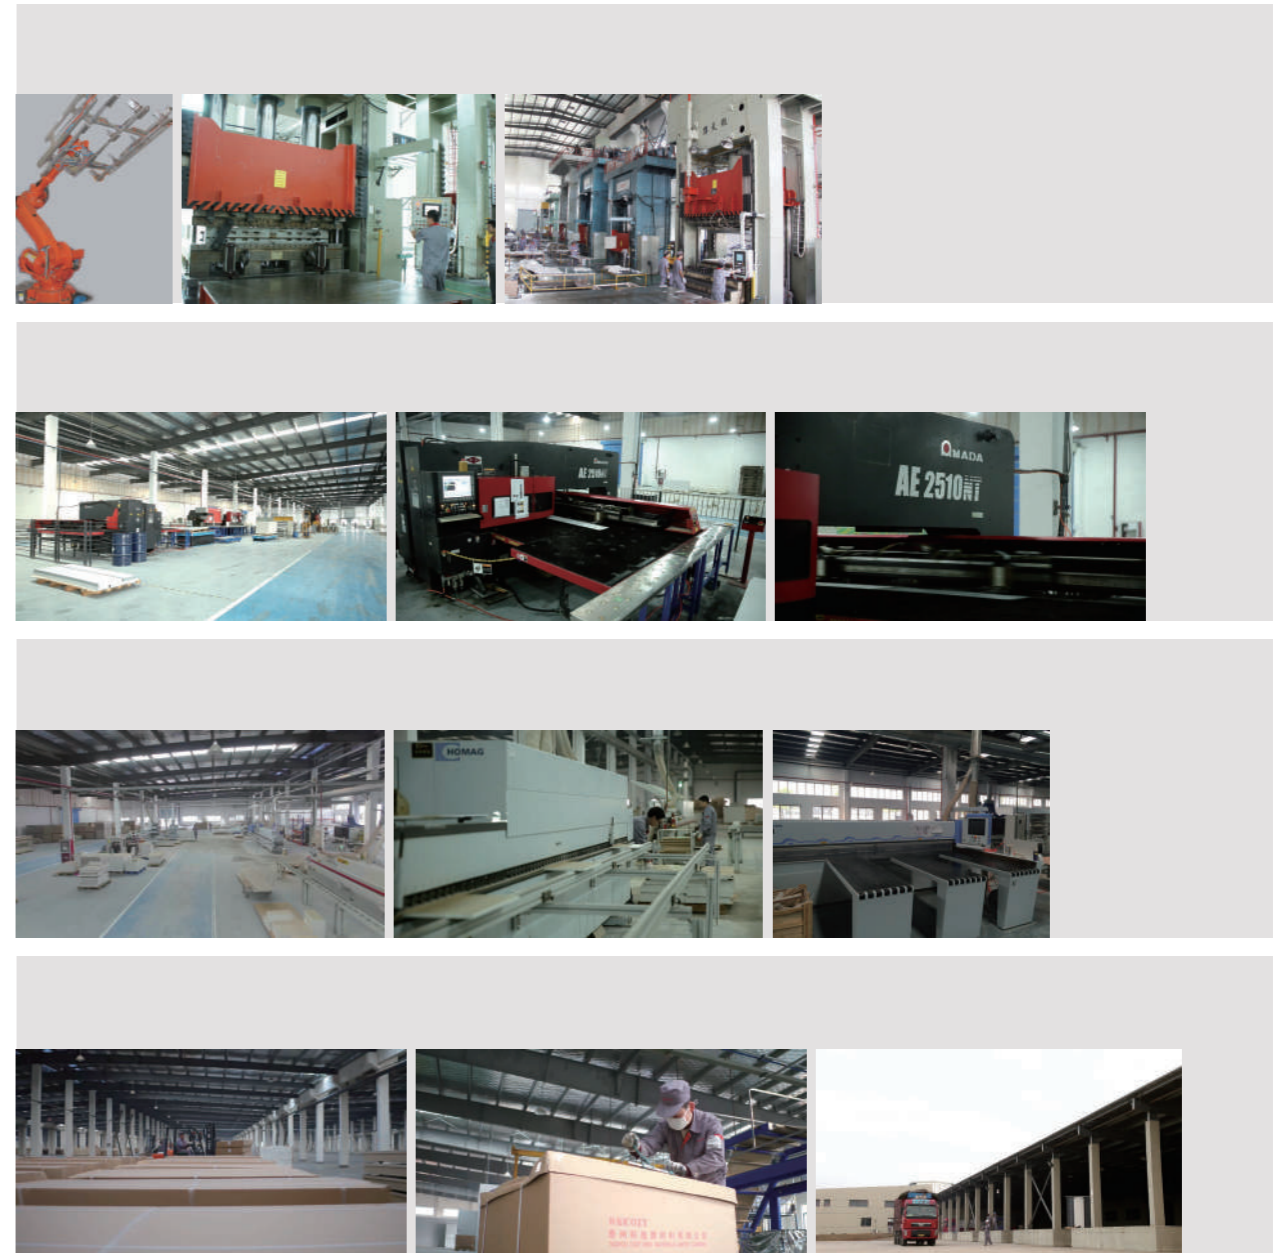

Production equipment

- SMC production line
- VCM production line
- Wood production line
- Warehousing logistics