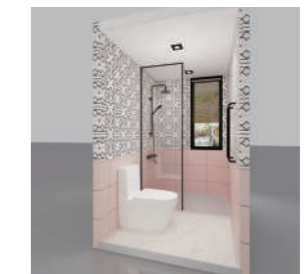

BUX1618

BUX1524