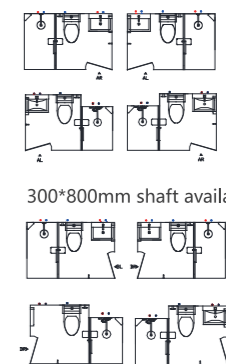

Product Model

- _BUE1624
- _BUE1422
- _BUE1416
- _BUE1224
- _BUE1220
- _BUE1219
- _BUE1022

BUE1624

BUE1422