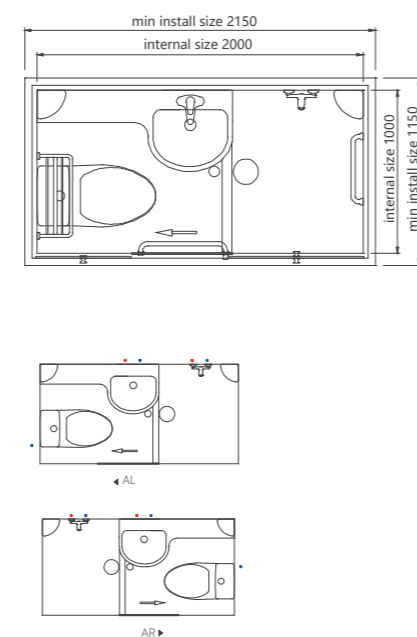

BUL1020jinjiang