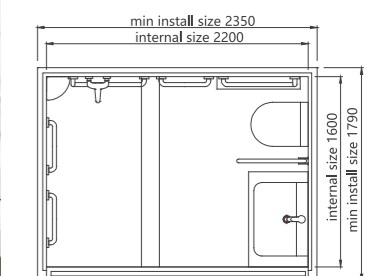

Product Model

- _BUN1624
- _BUN1622
- _BUN1418
- _BUN1218

BUN1624

BUN1622