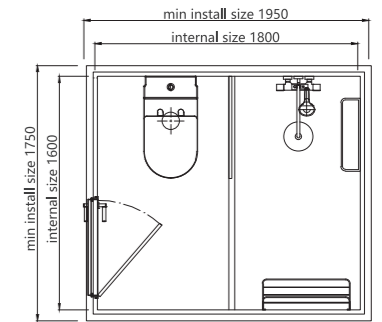

BUX1618

BUX1524