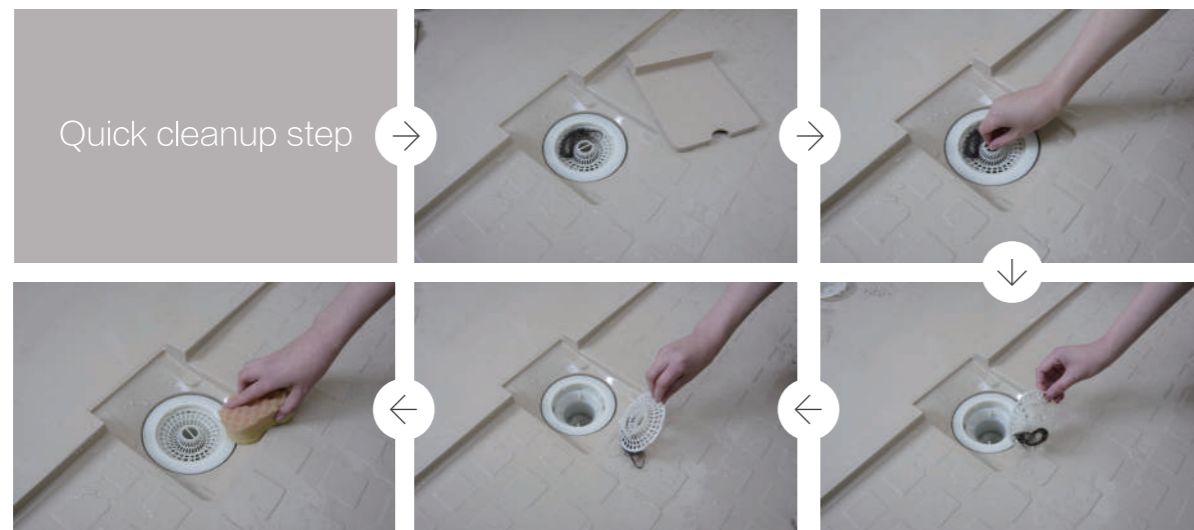

Whirlpool drain

Odor-resistant
After thousands of rigid test
Eliminated pungent odor
Give you a fresh and healthy space

With a 50~70 mm drain water seal, it prevent sewer Odor-resistant

Three layer filters can avoid hair clogging and it's easy to clean.

Our drain has international leading technology, with anti blocking function, floor drain rate is higher than the national standard, and is more scientific.

Quick cleanup step

JUZY SERIES

Standard parts

Color options