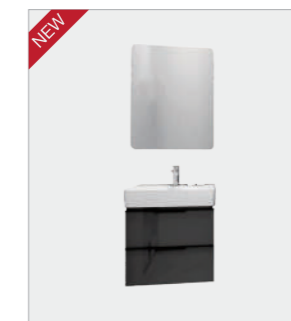

NO: 130701371
Name: basin cabinet(F)
Spec: 800shower cabinet,
mirror, wash basin