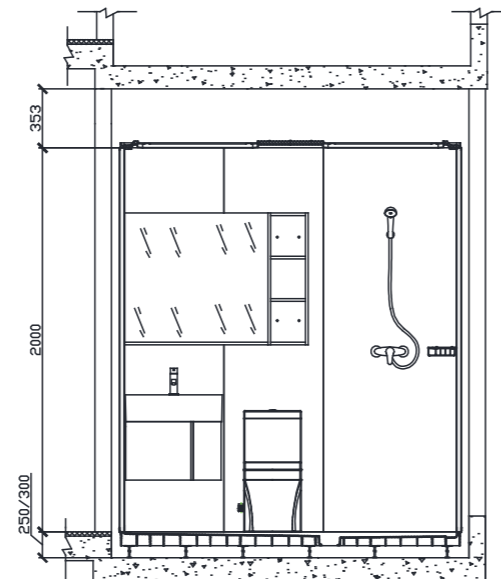

Horizontal drain style:
 $H \geq h(\text{wall board height}) + 600\text{mm}/650\text{mm}(\text{ceiling, appliance \& watersupply pipe height and base panel height} + 250/300\text{mm})$

Piping shaft plan

For most of COZY bathroom units, we can set pipes such as air pipe, waste water pipe, ventilation pipe, water supply pipe into the pipe shaft. The common size of COZY bathroom units pipe shaft is 300mm*800mm, 200mm*600mm.

Whether COZY bathroom unit models have pipe shaft is depend on the structure of base panel. Different model is different from one another. You can consult COZY for the details.

When pipe shaft is in the internal size of bathroom, we can move the non-structural wall of the shaft and apply the bathroom unit wall board as partition wall for it. It's space & costing saving.