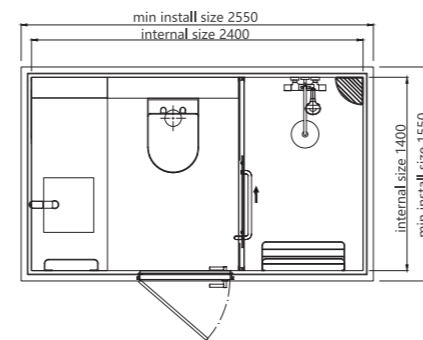

BUX1424

BUX1618

BUX1524

BUX1518