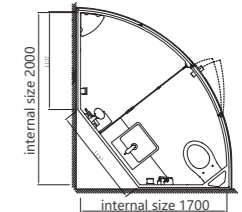

BUL1620

BUL1720^{tinghe}

BUL1624

BUL1720^{yihe}