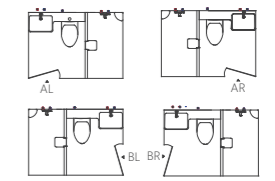

Product Model

- _BUL1420
- _BUL1418
- _BUL1416
- _BUL1218maihe
- _BUL1218
- _BUL1217
- _BUL1215
- _BUL1116
- _BUL1014
- _BUL0818
- _BUL0816
- _BUL1020
- _BUL1020jinjiang
- _BUL1220
- _BUL1316
- _BUL1419
- _BUL1420jinjiang
- _BUL1618
- _BUL1618gelin
- _BUL1620
- _BUL1624
- _BUL1720tinhe
- _BUL1720yihe

BUL1420

300*800mm shaft available

BUL1418

300*800mm shaft available