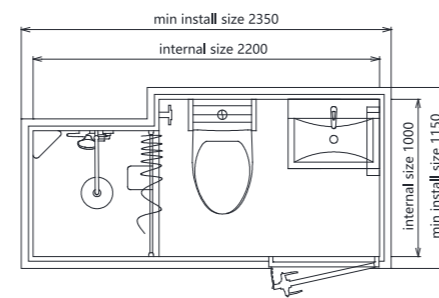

BUE1219

300*800mm shaft available

color options

BUE1022

300*800mm shaft available

Wall colors

mirror stone

mirror teak wood