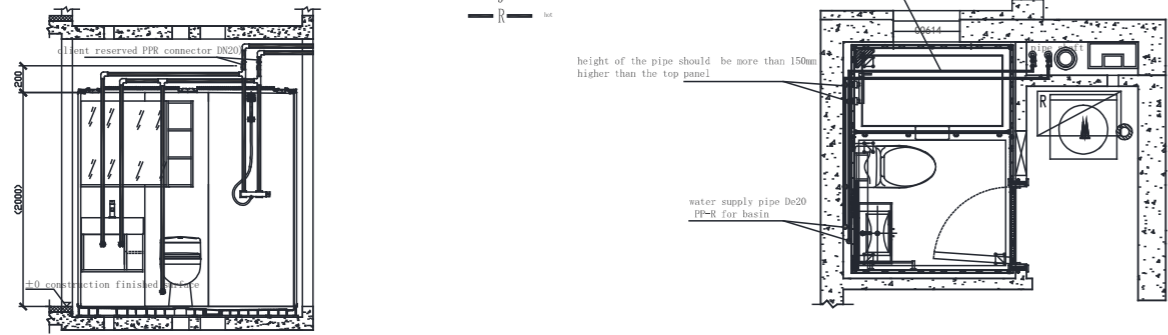

Key point of designing and construction

water supply pipe sketch

- The position of connectors reserved for bathroom unit water supply pipes(hot&cold) should be above bathroom top panel and install closely to the wall panel. Water supply pipes(hot&cold) should not be installed under the bathroom unit base panel.
- the position of connectors reserved for bathroom unit water supply pipes(hot&cold) can be adjusted to any sides(N,S,E,W) of concrete wall. It is better to make it adjacent to the space above basin/shower faucet.
- The height of connectors reserved by client for bathroom unit water supply pipes(hot&cold) can be calculate as following:
   $H \geq h + 200\text{mm}$
  H: height of connectors reserved
  h: bathroom unit wall panel height