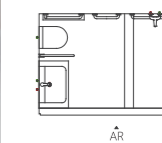

Product Model

- _BUN1624
- _BUN1622
- _BUN1418
- _BUN1218

BUN1624

BUN1622