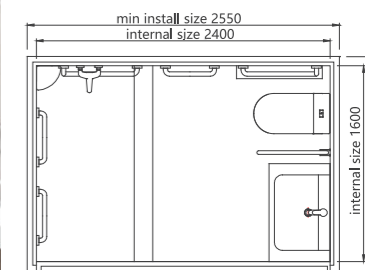

Product Model

- _BUN1624
- _BUN1622
- _BUN1418
- _BUN1218

BUN1624

BUN1622