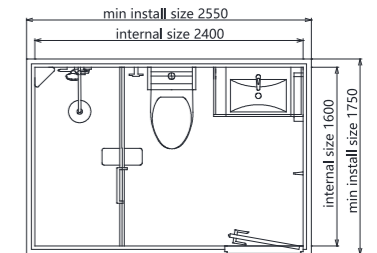

Product Model

- _BUE1624
- _BUE1422
- _BUE1416
- _BUE1224
- _BUE1220
- _BUE1219
- _BUE1022

BUE1624

BUE1422