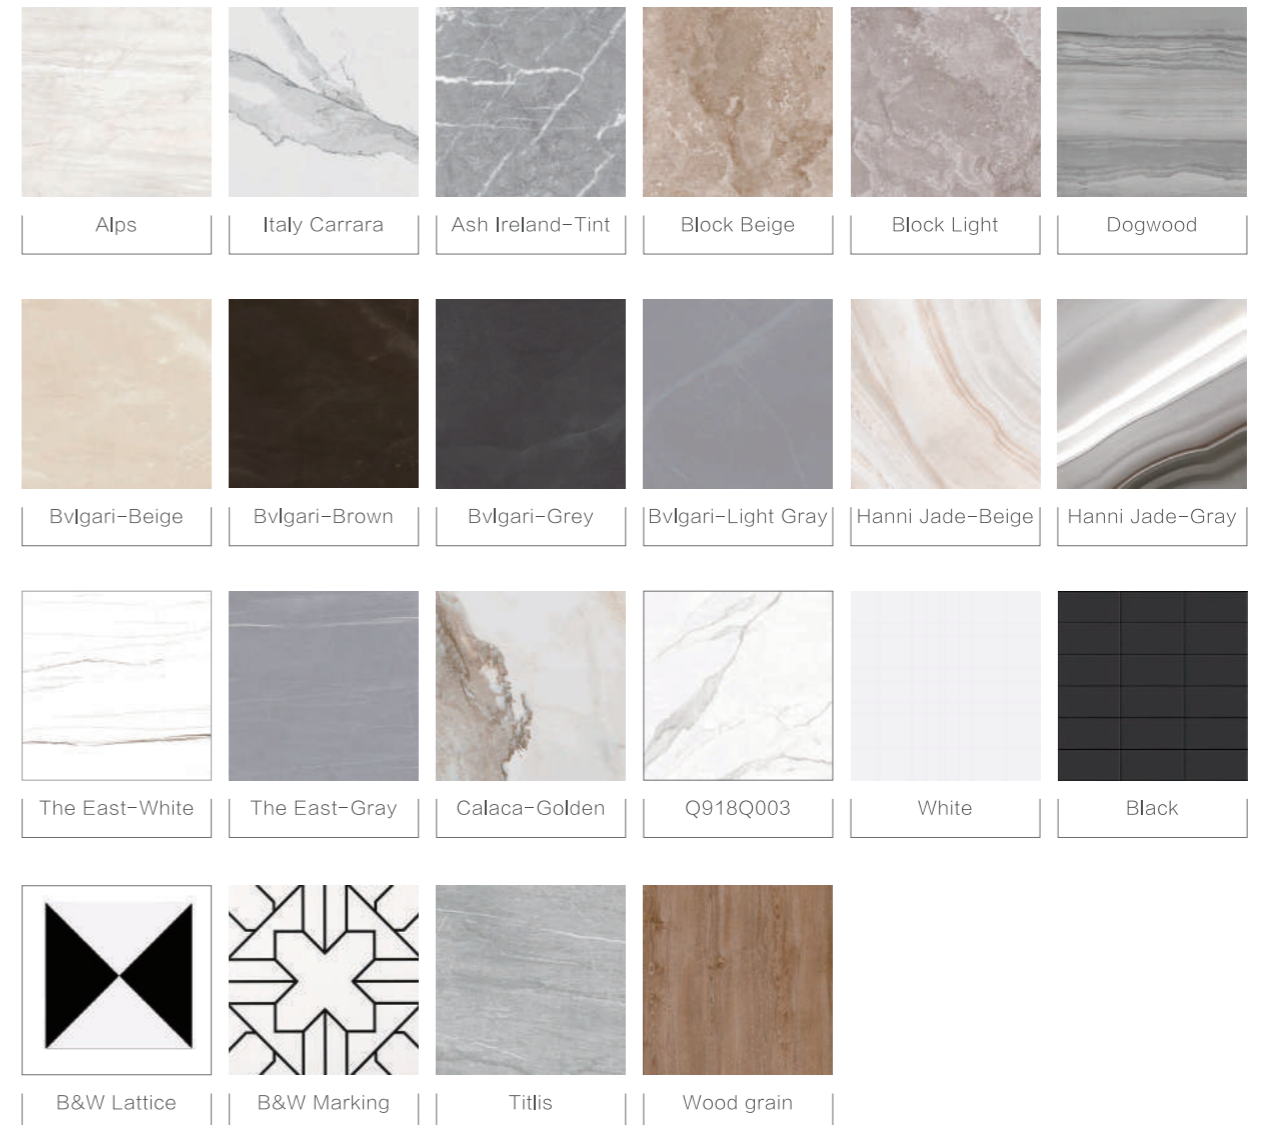

Ceramic Plate Colour (Floor, Wall)