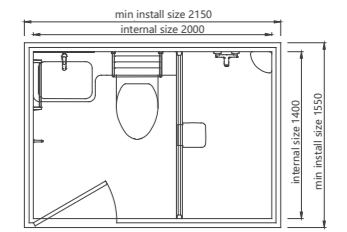

Product Model

- _BUL1420
- _BUL1418
- _BUL1416
- _BUL1218maihe
- _BUL1218
- _BUL1217
- _BUL1215
- _BUL1116
- _BUL1014
- _BUL0818
- _BUL0816
- _BUL1020
- _BUL1020jinjiang
- _BUL1220
- _BUL1316
- _BUL1419
- _BUL1420jinjiang
- _BUL1618
- _BUL1618gelin
- _BUL1620
- _BUL1624
- _BUL1720tinhe
- _BUL1720yihe

BUL1420

300*800mm shaft available

BUL1418

300*800mm shaft available