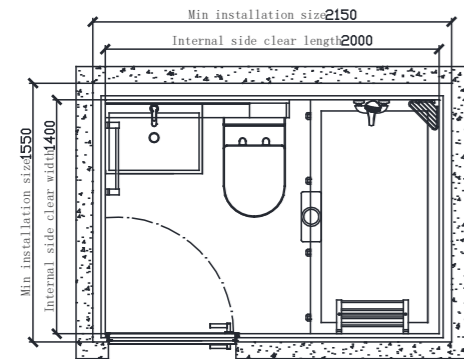

Key point of designing and construction

Installation plan

Min installation size: is equal to internal size clear length/width + 100/150mm (there's a little difference between different model) .

Installation elevation