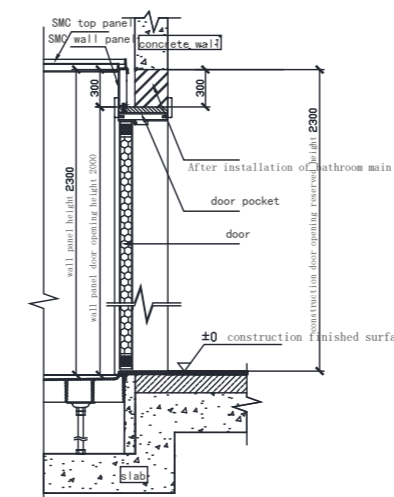

Door sketch - height

- For the bathroom installation requirement, reserved construction door opening height should be taller than bathroom wall panel height.
- Base level of construction reserved door opening height begins from ± 0 construction finished surface
- After installation of bathroom main parts, if the door pocket height is lower than bathroom wall panel, left space around construction opening door should be filled.
- COZY only provides bathroom main parts & accessories, and door pocket, threshold stone provided by client.