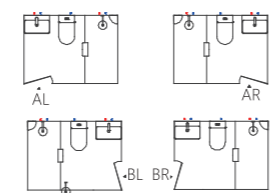

BUJ1624F

BUJ1620

300*800mm shaft available

BUJ1622

300*800mm shaft available

BUJ1618

300*800mm shaft available