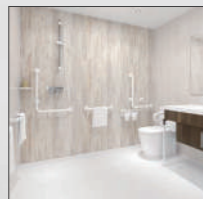

Product Model

- _BUN1624
- _BUN1622
- _BUN1418
- _BUN1218

BUN1624