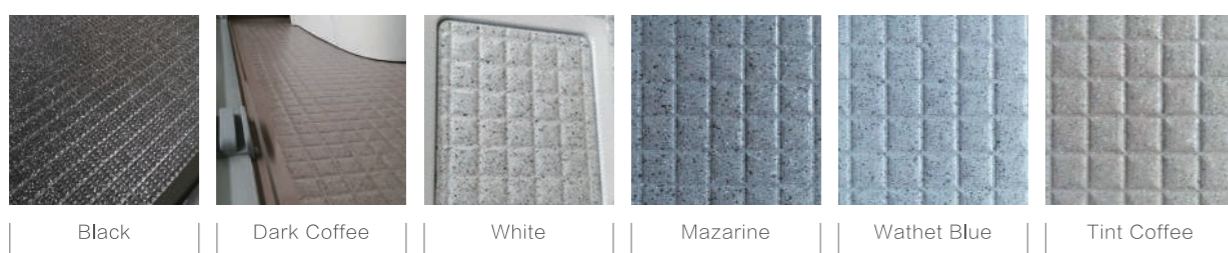

Base Colour

Ceramic Plate Colour (Floor, Wall)

Base Colour

Installation process

- Architecture point
- Water supply and drain away point
- Heating and ventilate point
- Electric appliance point
- Construction point