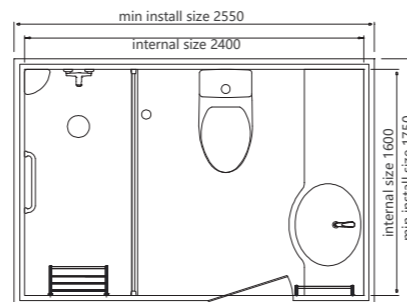

BUL1620

BUL1720^{tinghe}

BUL1624

BUL1720^{yihe}