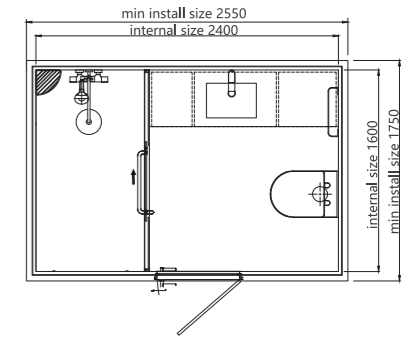

Product Model

- _BUX1624
- _BUX1418
- _BUX1424
- _BUX1524
- _BUX1618
- _BUX1518

BUX1624

BUX1418