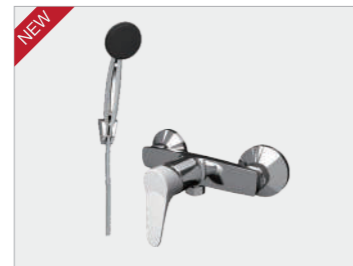

NO: 070101077
Name: towel rail
Spec: ABS L=400

NO: 070102064
Name: shower rail
Spec: ABS L=400

Tap

NO: 050301094
Name: faucet tap
Spec: KY800302

NO: 050301095
Name: shower bath
Spec: KY800307

NO: 050301040
Name: faucet tap
Spec: electroplate