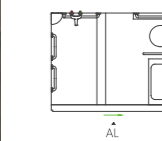

Product Model

- _BUN1624
- _BUN1622
- _BUN1418
- _BUN1218

BUN1624

BUN1622