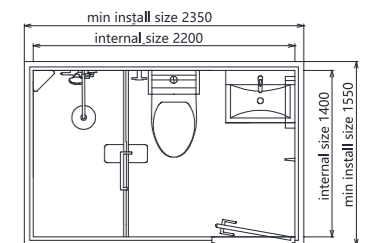

Product Model

- _BUE1624
- _BUE1422
- _BUE1416
- _BUE1224
- _BUE1220
- _BUE1219
- _BUE1022

BUE1624

BUE1422