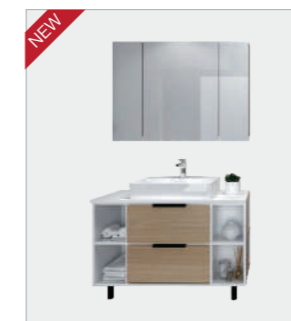

NO: 130701376
Name: basin cabinet(D)
Spec: 1100shower cabinet,
mirror, wash basin