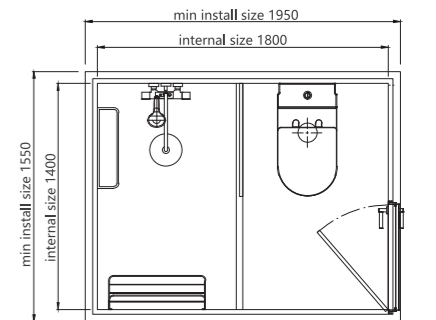

Product Model

- _BUX1624
- _BUX1418
- _BUX1424
- _BUX1524
- _BUX1618
- _BUX1518

BUX1624

BUX1418