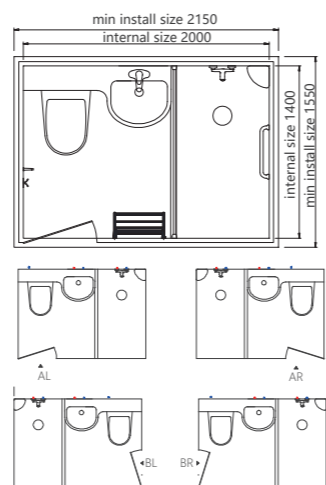

BUL1420jinjiang