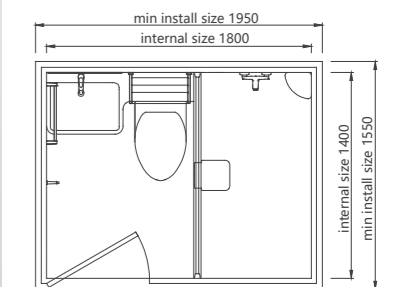

Product Model

- _BUL1420
- _BUL1418
- _BUL1416
- _BUL1218maihe
- _BUL1218
- _BUL1217
- _BUL1215
- _BUL1116
- _BUL1014
- _BUL0818
- _BUL0816
- _BUL1020
- _BUL1020jinjiang
- _BUL1220
- _BUL1316
- _BUL1419
- _BUL1420jinjiang
- _BUL1618
- _BUL1618gelin
- _BUL1620
- _BUL1624
- _BUL1720tinhe
- _BUL1720yihe

BUL1420

300*800mm shaft available

BUL1418

300*800mm shaft available