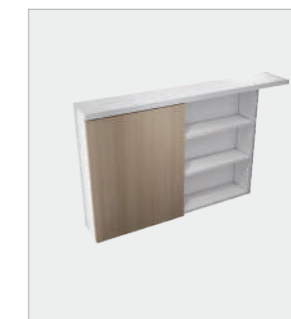

NO: 130701371
Name: basin cabinet(F)
Spec: 800shower cabinet,
mirror, wash basin

NO: 130701374
Name: basin cabinet(G)
Spec: 900shower cabinet,
wash basin

color options

Wall colors

Mirror wood stone

Mirror sea fog