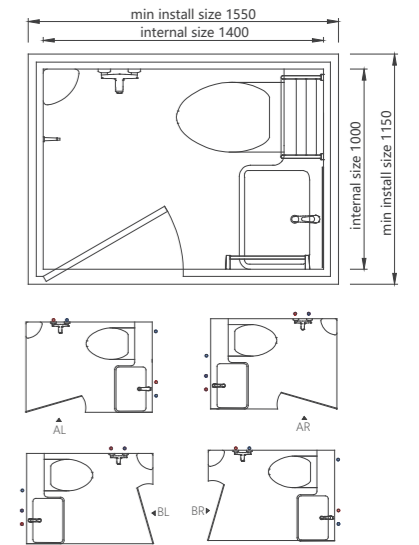

BUL1215

BUL1014

BUL1116

BUL0818 /0816