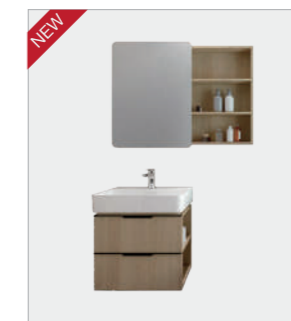

NO: 130701370
Name: basin cabinet(E)
Spec: 600shower cabinet,
mirror, wash basin