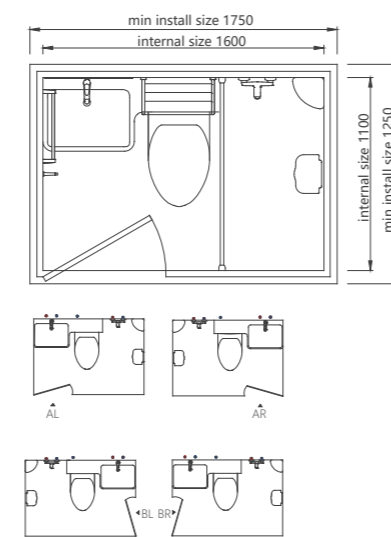

BUL0818 /0816