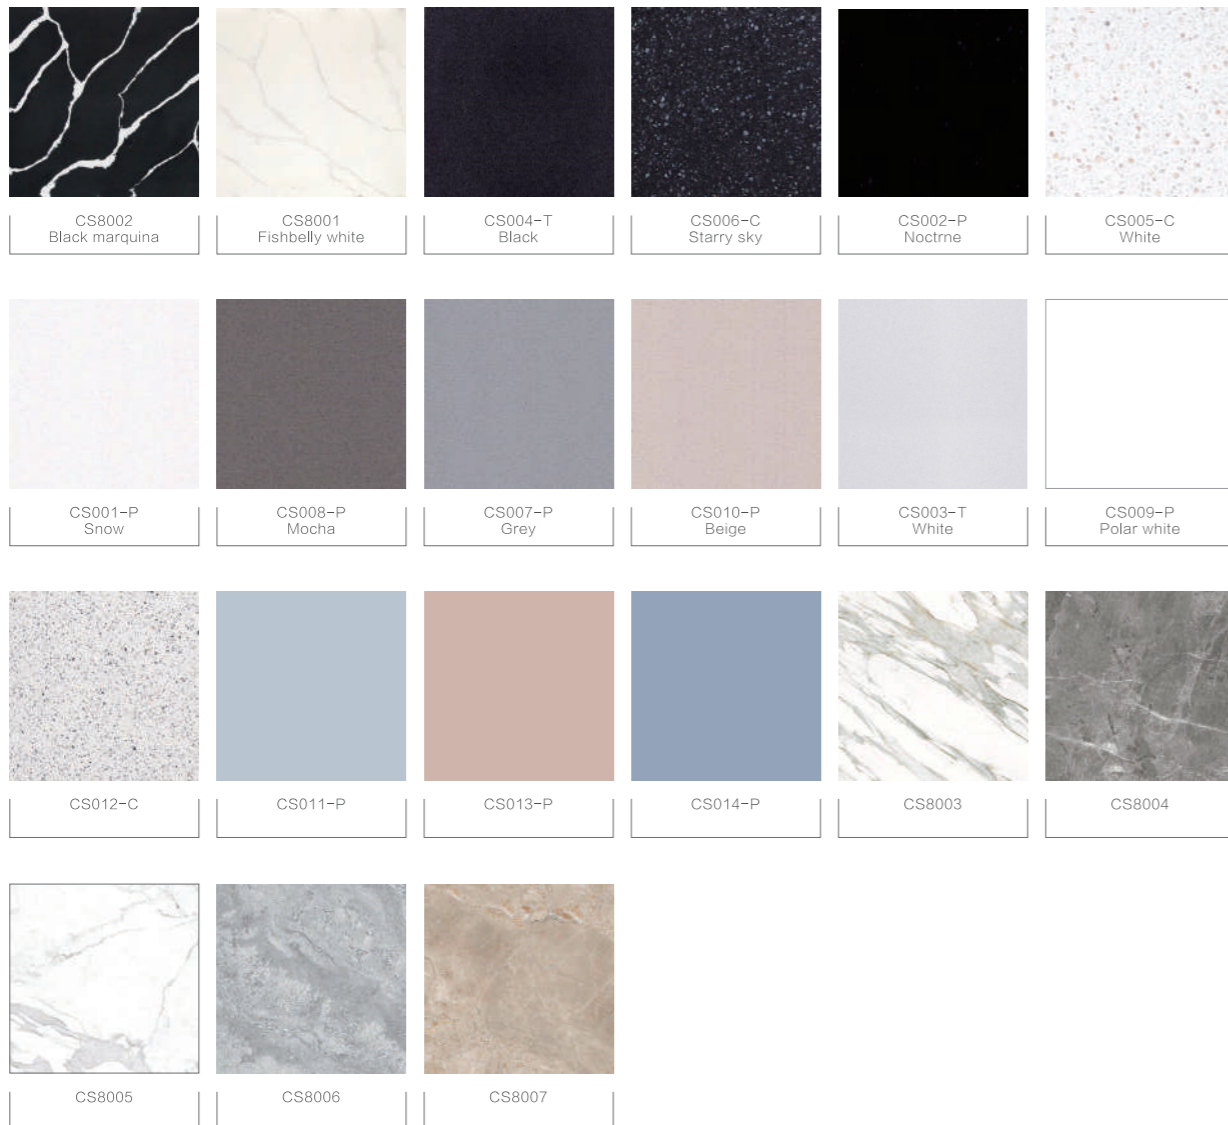

BUX1624

BUX1418

BUX1424

BUX1618

BUX1524

BUX1518

Color scheme

The Quartz Stone Colour (Floor, Wall)