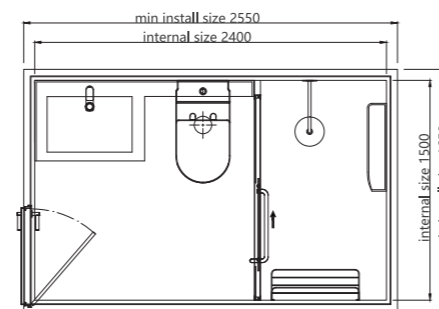

BUX1424

BUX1618

BUX1524

BUX1518