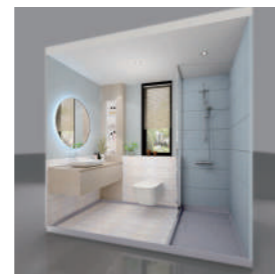

BUX1424

BUX1618

BUX1524

BUX1518