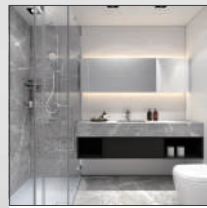

Product Model

- _BUX1624
- _BUX1418
- _BUX1424
- _BUX1524
- _BUX1618
- _BUX1518

BUX1624