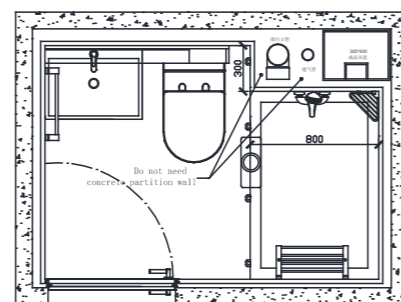

Key point of designing and construction

Installation plan

Min installation size: is equal to internal size clear length/width + 100/150mm (there's a little difference between different model) .

Installation elevation

Vertical drain style:
 $H \geq h(\text{wall board height}) + 600\text{mm}(\text{ceiling, appliance \& watersupply pipe height and base panel height})$

Horizontal drain style:
 $H \geq h(\text{wall board height}) + 600\text{mm}/650\text{mm}(\text{ceiling, appliance \& watersupply pipe height and base panel height} + 250/300\text{mm})$

Piping shaft plan

For most of COZY bathroom units, we can set pipes such as air pipe, waste water pipe, ventilation pipe, water supply pipe into the pipe shaft. The common size of COZY bathroom units pipe shaft is 300mm*800mm, 200mm*600mm.

Whether COZY bathroom unit models have pipe shaft is depend on the structure of base panel. Different model is different from one another. You can consult COZY for the details.

When pipe shaft is in the internal size of bathroom, we can move the non-structural wall of the shaft and apply the bathroom unit wall board as partition wall for it. It's space & costing saving.

Key point of designing and construction

waterproof sketch

■ The bathroom base panel is made of SMC, a high density and strength material. It can reduce leakage, because of the panel & water retaining cover is mould by one step with high temperature and pressure.

■ For the construction installation surface, there's no need for waterproofing work. But leveling work should be applied, with flatness error less than 5mm.

door sketch - width